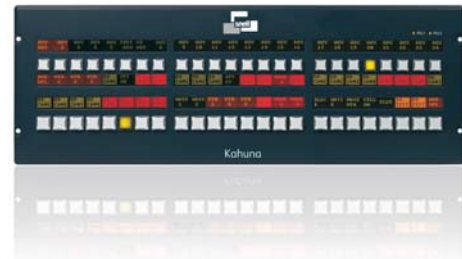

Preview Aux Panel K-24

Height 7 inches ~ 177mm
Width 19.7 inches ~ 501.2mm
Depth 2.89 inches ~ 73.4mm
Weight 7.5lbs ~ 3.4kg