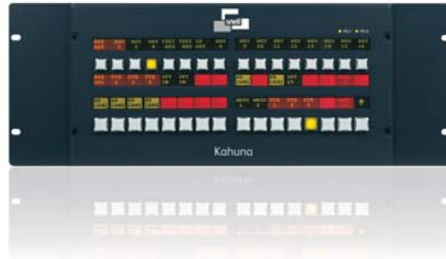

Preview Aux Panel K-16

Height 7 inches ~ 177mm
Width 13.7 inches ~ 348mm
Depth 2.89 inches ~ 73.4mm
Weight 5.9lbs ~ 2.4kg