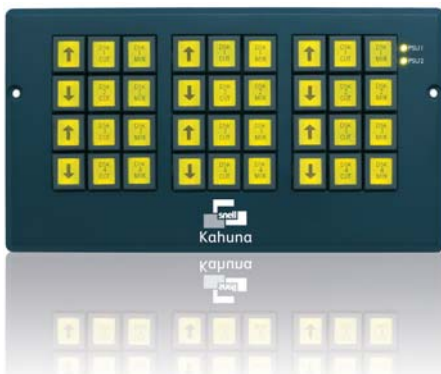

Micropanel

Size 4RU
Height 6.9 inches ~ 177mm
Width 18.9 inches ~ 482mm
Depth 3.55 inches ~ 90.4mm
(not including T bar)
Weight 7.5lbs ~ 3.4kg

GUI Panel

Height 12.3 inches ~ 313.5mm
(including stand)
Width 16.9 inches ~ 430mm
Depth 3.2 inches ~ 81.7mm
Weight 13.8lbs ~ 6.3kg

Master Aux Panel

Size 4RU
Height 8.11 inches ~ 206mm
(including stand)
Width 19.8 inches ~ 504mm
Depth 2.74 inches ~ 69.7mm
Weight 8.1lbs ~ 3.7kg

ShotBox Panel

Height 5.98 inches ~ 152mm
Width 10.2 inches ~ 272mm
Depth 2.53 inches ~ 64.5mm
Weight 3.3lbs ~ 1.5kg