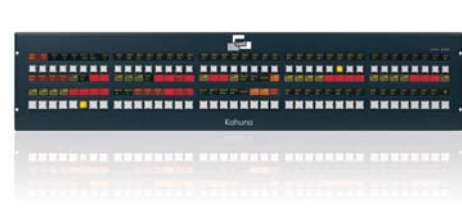

Preview Aux Panel K-40

Height 7 inches ~ 177mm
Width 31.8 inches ~ 808mm
Depth 2.89 inches ~ 73.4mm
Weight 12lbs ~ 5.4kg