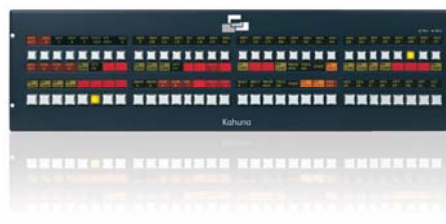

Preview Aux Panel K-32

Height 7 inches ~ 177mm
Width 25.7 inches ~ 654.6mm
Depth 2.89 inches ~ 73.4mm
Weight 9.7lbs ~ 4.4kg